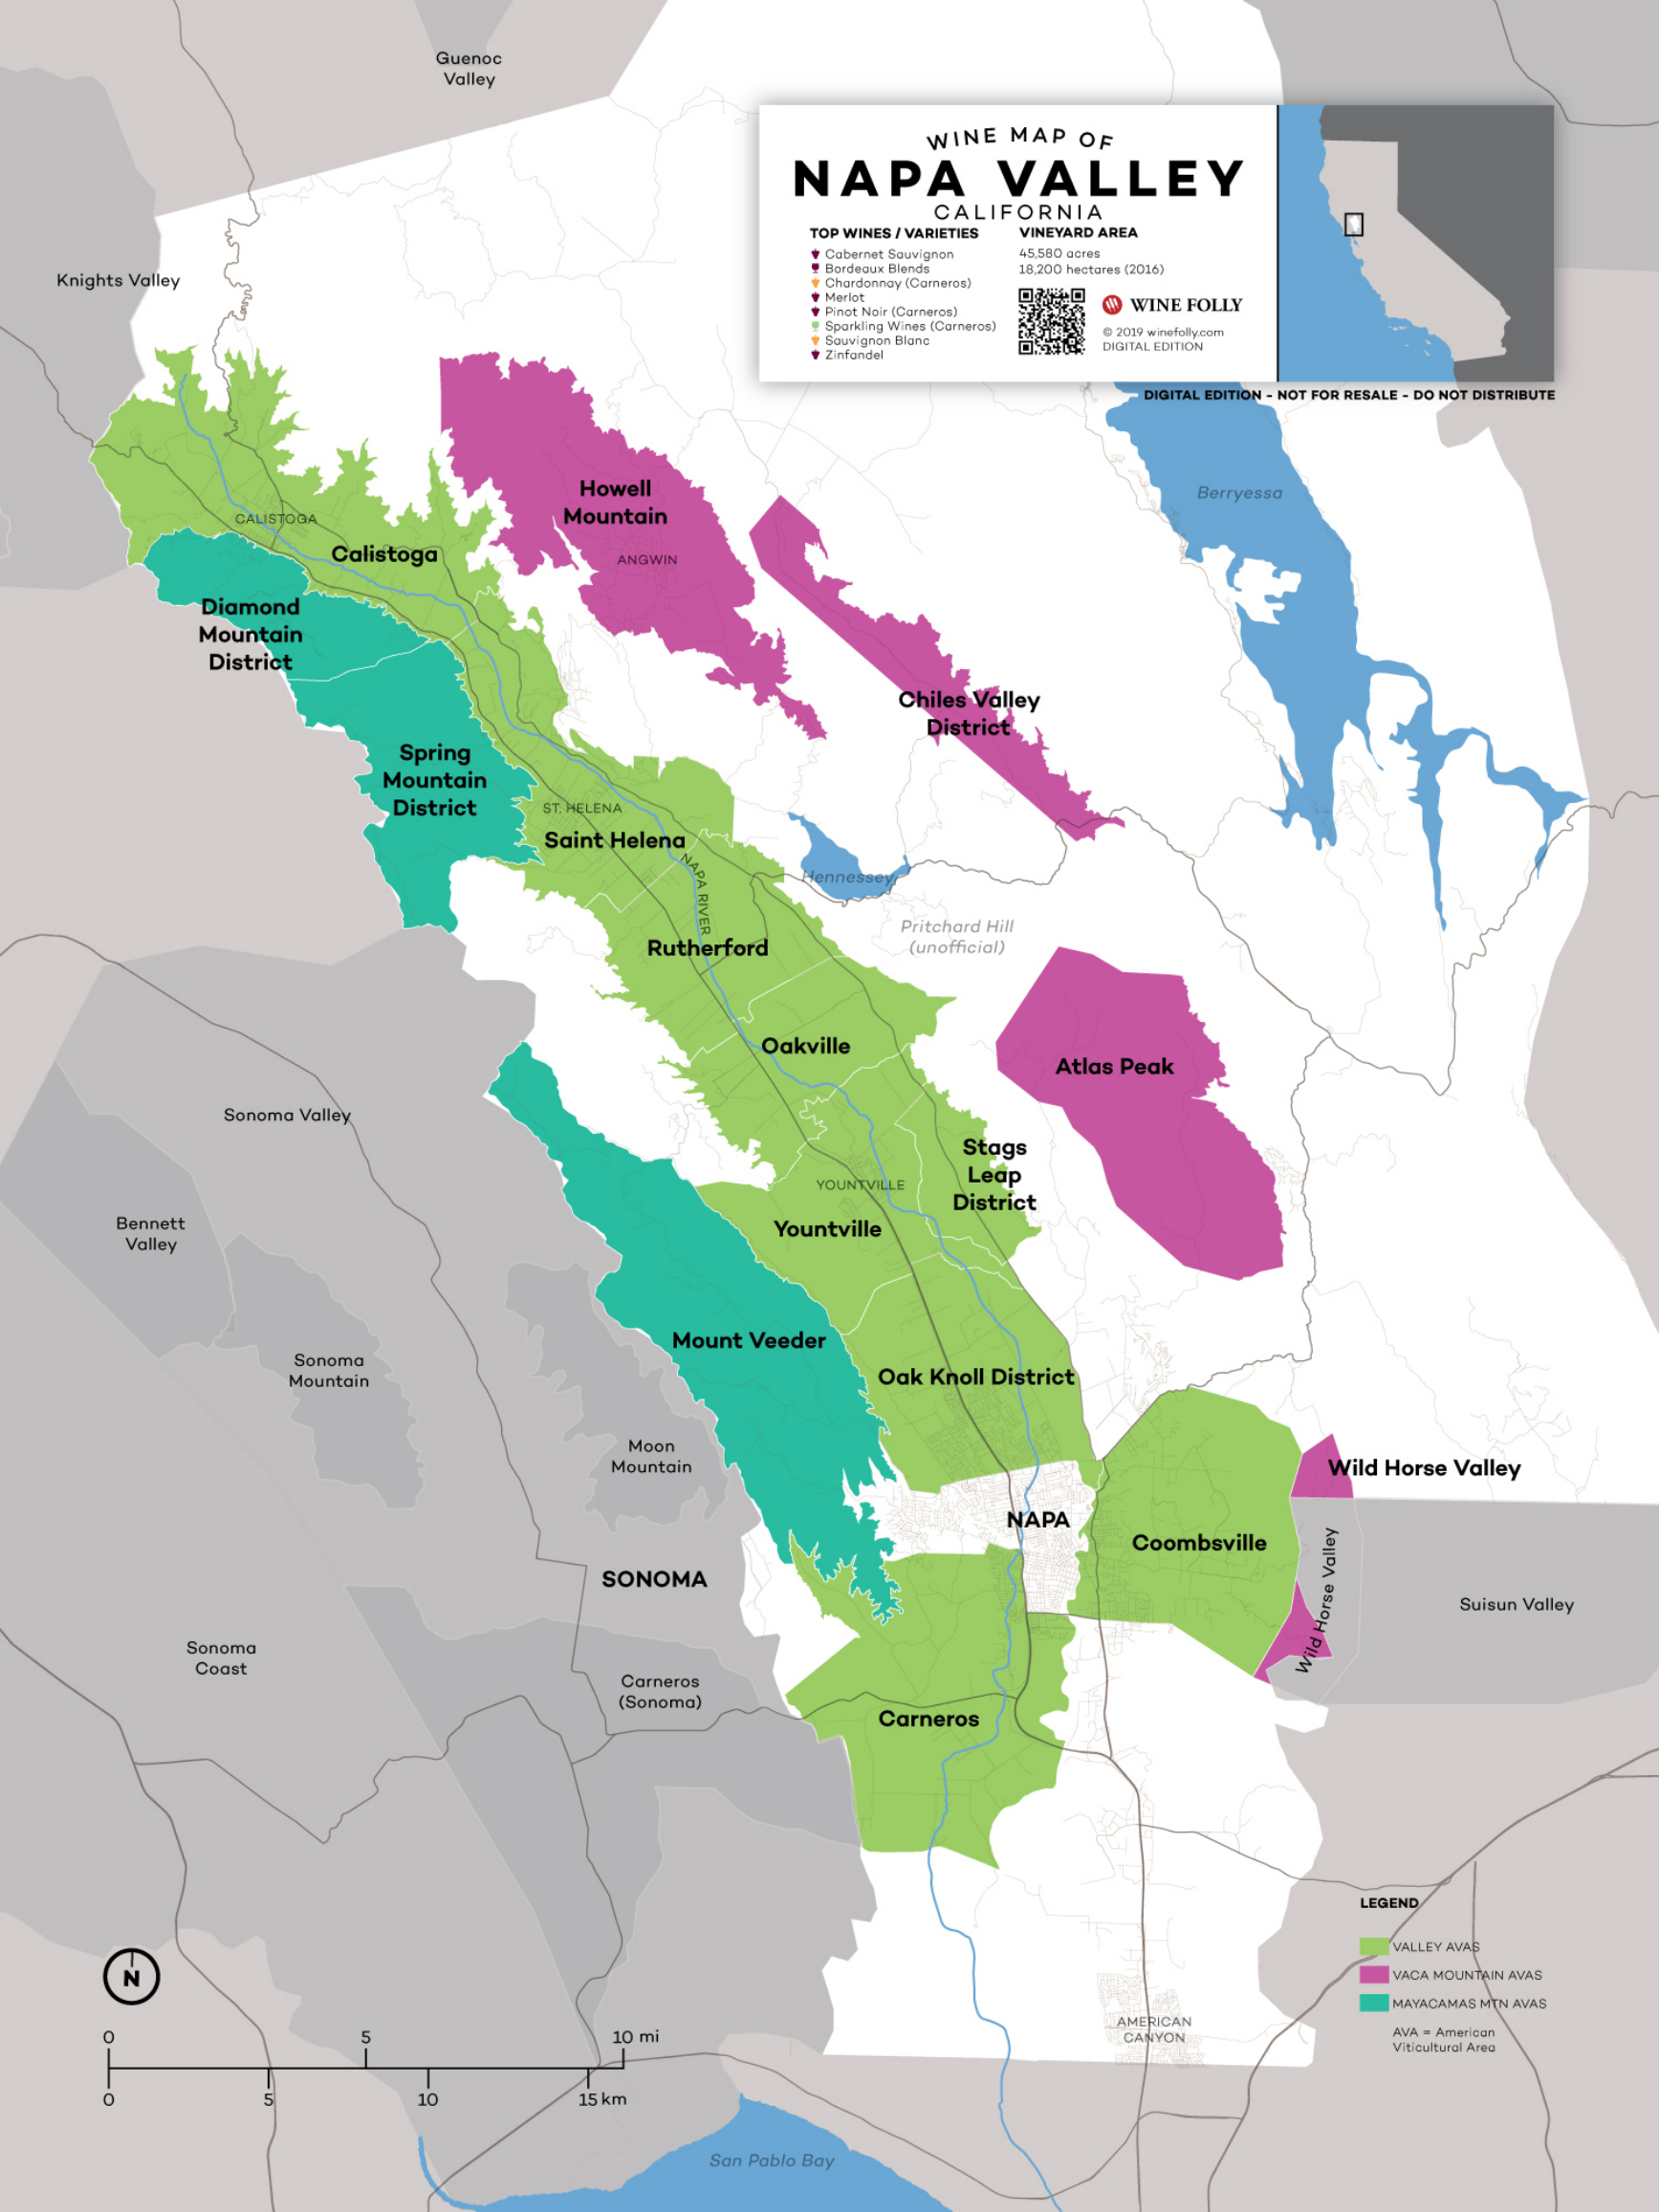

WINE MAP OF NAPA VALLEY CALIFORNIA

TOP WINES / VARIETIES

- ♥ Cabernet Sauvignon
- ♥ Bordeaux Blends
- ♥ Chardonnay (Carneros)
- ♥ Merlot
- ♥ Pinot Noir (Carneros)
- ♥ Sparkling Wines (Carneros)
- ♥ Sauvignon Blanc
- ♥ Zinfandel

VINEYARD AREA

45,580 acres
18,200 hectares (2016)

WINE FOLLY

© 2019 winefolly.com
DIGITAL EDITION

DIGITAL EDITION - NOT FOR RESALE - DO NOT DISTRIBUTE

LEGEND

- VALLEY AVAS
- VACA MOUNTAIN AVAS
- MAYACAMAS MTN AVAS
- AVA = American Viticultural Area